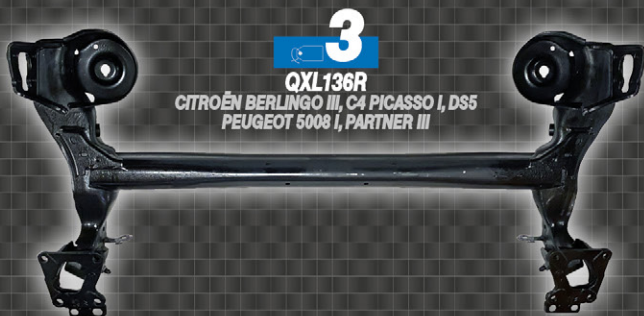

5
QXL133R
CITROËN C3 II, DS3