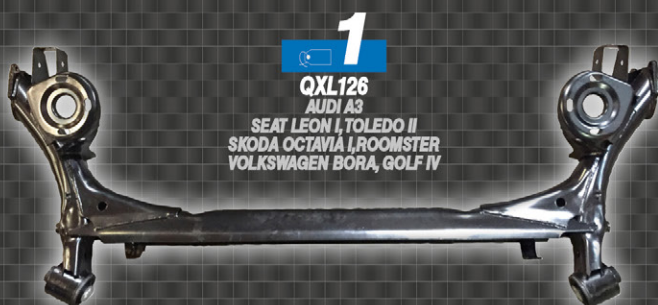

3
QXL136R
CITROËN BERLINGO III, C4 PICASSO I, DS5
PEUGEOT 5008 I, PARTNER III

1
QXL126
AUDI A3
SEAT LEON I, TOLEDO II
SKODA OCTAVIA I, ROOMSTER
VOLKSWAGEN BORA, GOLF IV